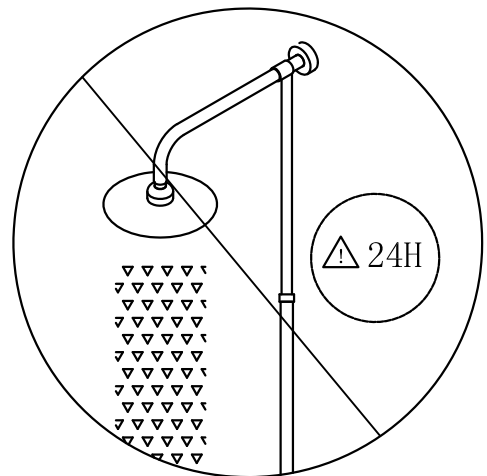

RF Series picture 1

Installation Instruction

Necessary Tools for Installation

Product Breakdown List

| | | | | | | | | | |
|---|--|---|--|---|--|---|--|---|--|
| ① |  2 PCS | ② |  2 PCS | ③ |  ST4*60 6 PCS | ④ |  6 PCS | ⑤ |  6 PCS |
| ⑥ |  ST4*12 6 PCS | ⑦ |  2 PCS | ⑧ |  2 PCS | ⑨ |  1 PC | ⑩ |  2 PCS |
| ⑪ |  1 PC | ⑫ |  2 PCS | ⑬ |  1 PC | | | | |

picture 2

picture 3

picture 4

Can't be used within 24H